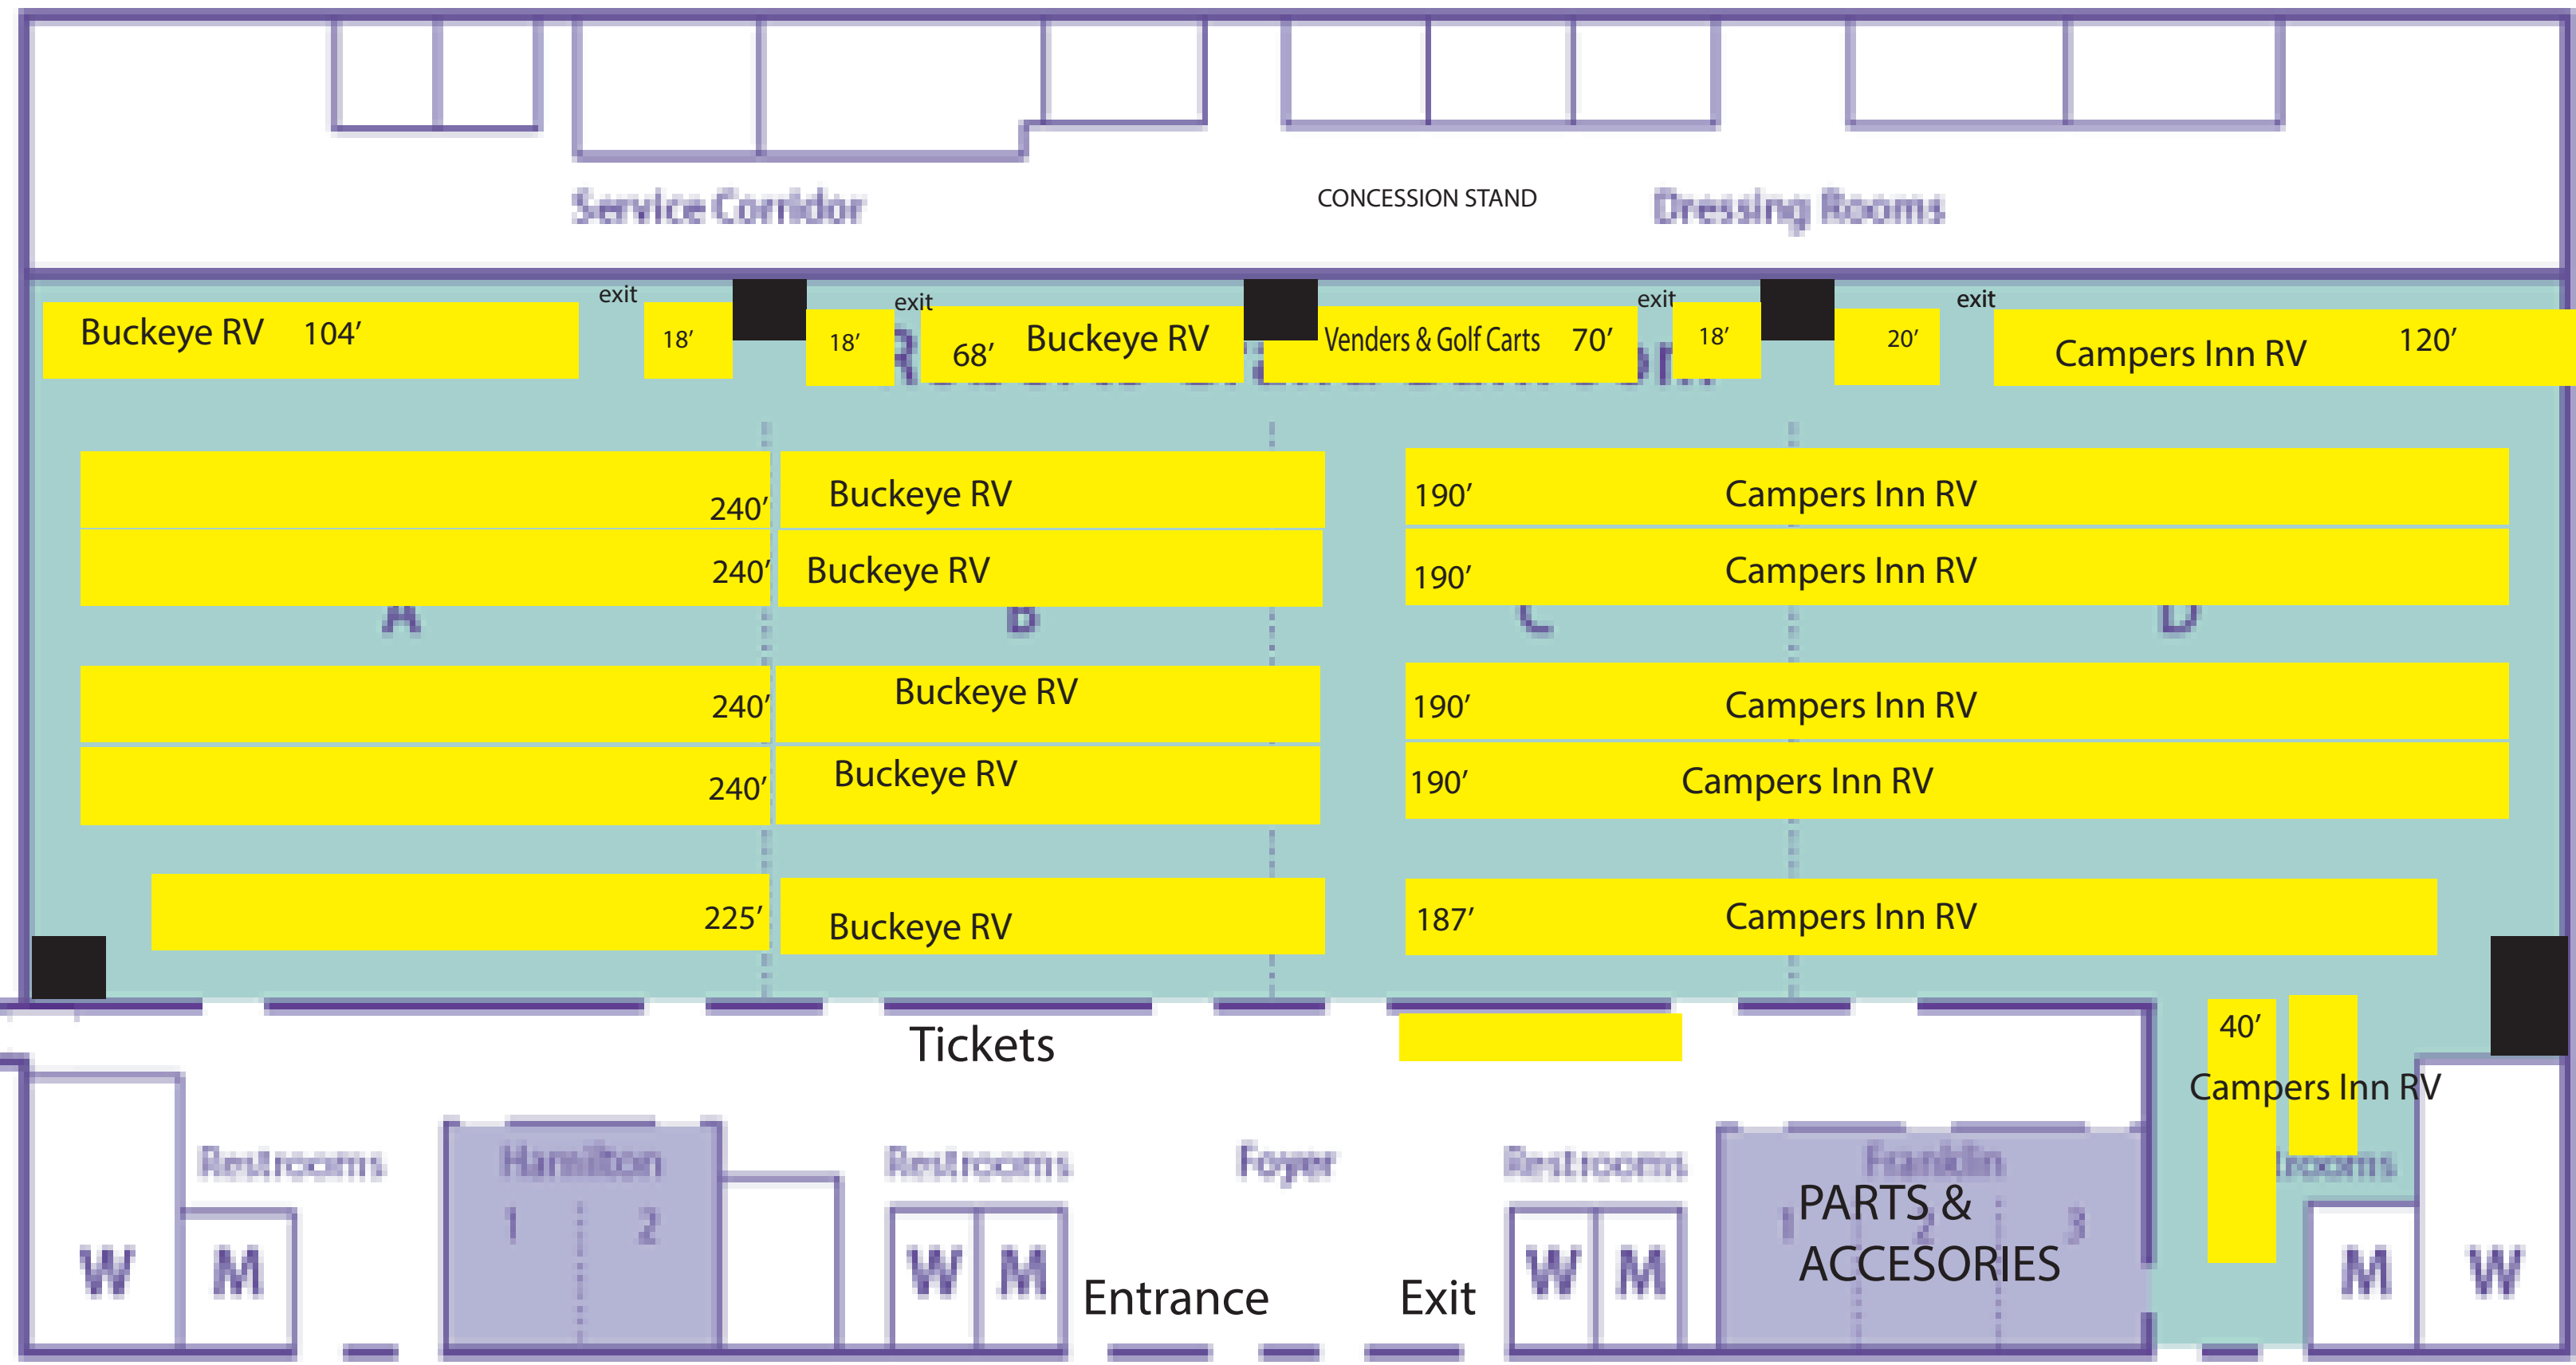

ROBERTS CENTER RV SHOW JANUARY 13-15, 2023

Service Corridor

CONCESSION STAND

Dressing Rooms

Buckeye RV 104'

exit

18'

exit

18'

68' Buckeye RV

exit

18'

70' Venders & Golf Carts

exit

20'

Campers Inn RV 120'

240'

Buckeye RV

190'

Campers Inn RV

240'

Buckeye RV

190'

Campers Inn RV